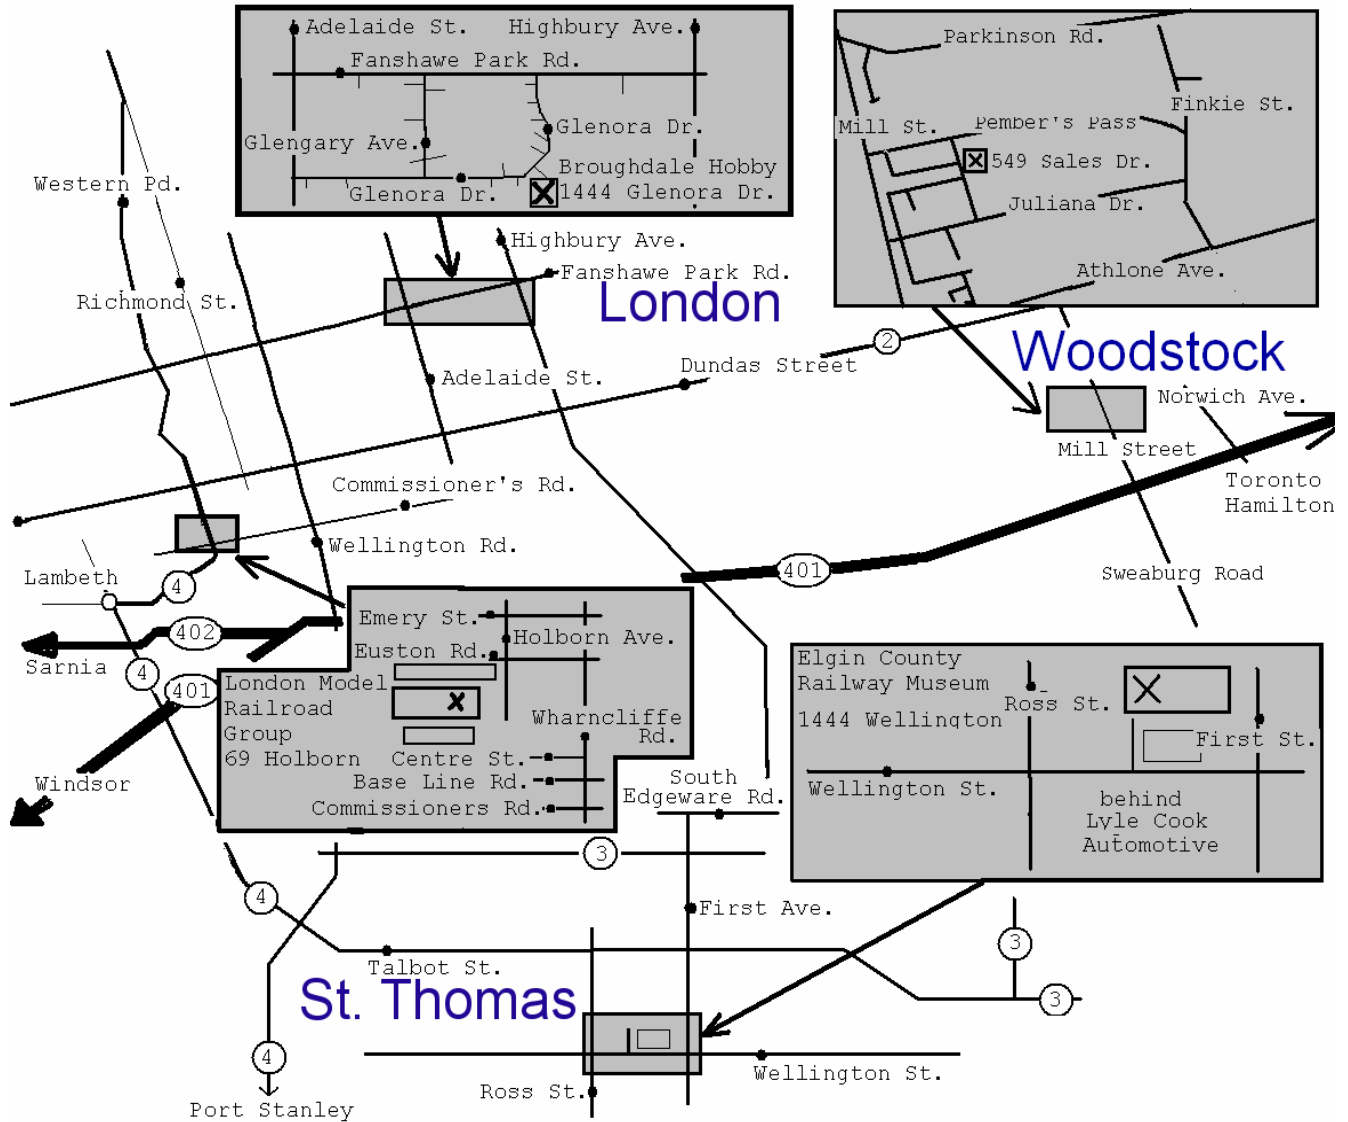

St. Thomas: Elgin County Railway Museum, 225 Wellington Street

London North: Broughdale Hobby, 1444 Glenora Drive

London South: London Model Railroad Group, 69 Holborn Ave.

Woodstock, Don Pearce, 549 Sales Drive

Registration locations will be open from 9 A.M. to 1 P.M.

Layouts will be open for times varying from 10 A.M. to 5 P.M.

*LMRA: London Model Railroaders' Association

*CARM: Canadian Association of Model Railroaders, London Area Chapter

*NMRA: National Model Railroad Association, Western Ontario Division

Four Convenient Places To Register

St. Thomas: Elgin County Railway Museum, 225 Wellington St.

London North: Broughdale Hobby, 1444 Glenora Drive

London South: London Model Railroad Group, 96 Holborn Ave.

Woodstock: Don Pearce, 549 Sales Drive

The map is NOT TO SCALE. It has been distorted to fit the available space. Some distances have been significantly reduced.