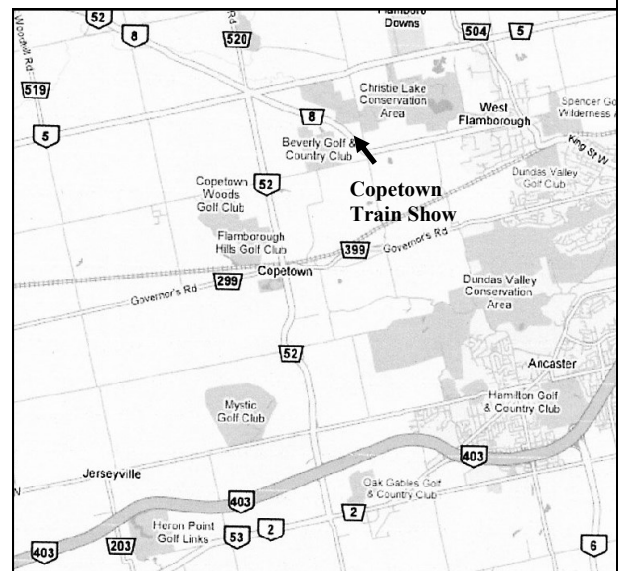

A Showcase of  
Canadian Railway  
Modelling

**CARM & RAPIDO TRAINS PRESENT**  
**COPETOWN TRAIN SHOW**

**NEW DATE**  
**SUNDAY, MARCH 6, 2016**  
**10:00 am — 3:00 pm**

**Copetown and District  
Community Centre**

1950 Governor's Road, just east of Hwy. 52

- Operating Canadian prototype layouts
- Railway Special Interest Groups
- Canadian Model Manufacturers
- This year featuring Bowser Trains & Lok Sound
- Displays, Sales and Photo Vendors
- Refreshments available on site

**Admission \$6.00**

Children under 12 Free when accompanied by an adult

**The Copetown Centre is wheelchair accessible.**

For more information, contact Steven Tuff @  
[copetownshow@yahoo.com](mailto:copetownshow@yahoo.com) or [www.facebook.com/CopetownShow](http://www.facebook.com/CopetownShow)